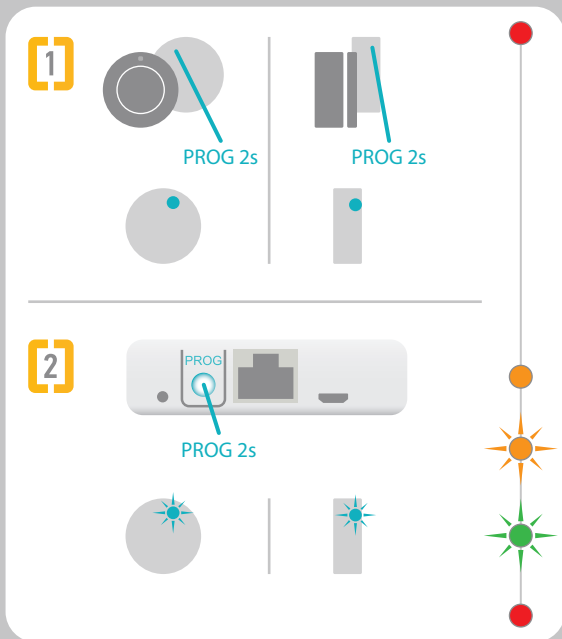

www.somfy-connect.com

4

Download on the
App Store

ANDROID APP ON
Google play

2015-09-21 . 001

1390201200A

somfy.

TEST